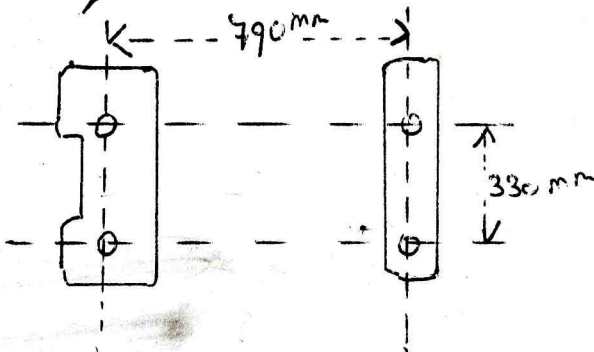

Draadberging:

95 mtr $\varnothing$ 20 mm
130 mtr $\varnothing$ 18 mm

aandrijving: Ketting tandwiel 24 Tandts : 1^m helling.

overbrenging: helling tandwiel $\rightarrow$ trommel 1:30