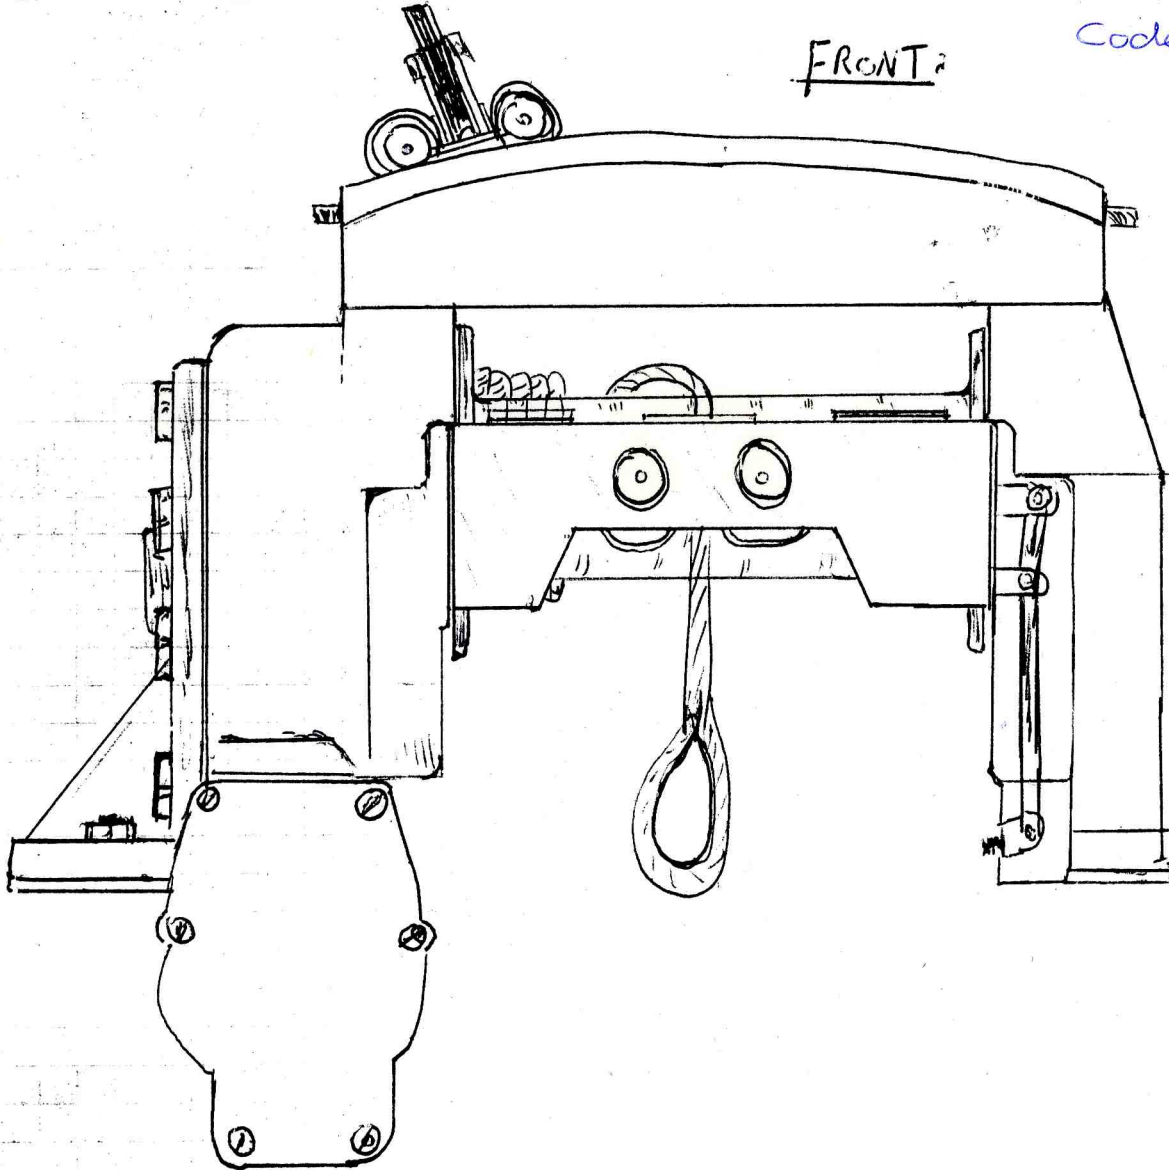

## Garwood Winches

**TTR Code no. : 15.044 – 15.047**

**Drum size :**

Drum dia : 180 mm  
Drum length : 410 mm  
Flange diameter : 400 mm

Wire Capacity : 95 mtr Ø 20 mm  
130 mtr Ø 18 mm

**Drive :**

Chain Gear : 24 tooth chain  
Gear ratio : chain gear - drum 1:30

[www.tenwolde.com](http://www.tenwolde.com)

No details guaranteed, but believed correct.

FRONT:

Code 15.044  
15.045  
15.046  
15.047

Trommel:

Draadberging:

95 mtr  $\varnothing$  20 mm  
130 mtr  $\varnothing$  18 mm