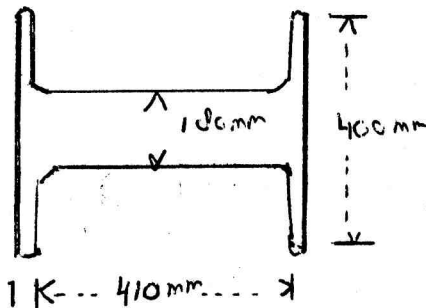

## Garwood Winches

**TTR Code no. : 15.044 – 15.047**

**Drum size :**

Drum dia : 180 mm  
Drum length : 410 mm  
Flange diameter : 400 mm

Wire Capacity : 95 mtr Ø 20 mm  
130 mtr Ø 18 mm

**Drive :**

Chain Gear : 24 tooth chain  
Gear ratio : chain gear - drum 1:30

[www.tenwolde.com](http://www.tenwolde.com)

No details guaranteed, but believed correct.

FRONT:

Code 15.044  
15.045  
15.046  
15.047

Trommel:

Draadberging:

95 mtr  $\varnothing$  20 mm  
130 mtr  $\varnothing$  18 mm